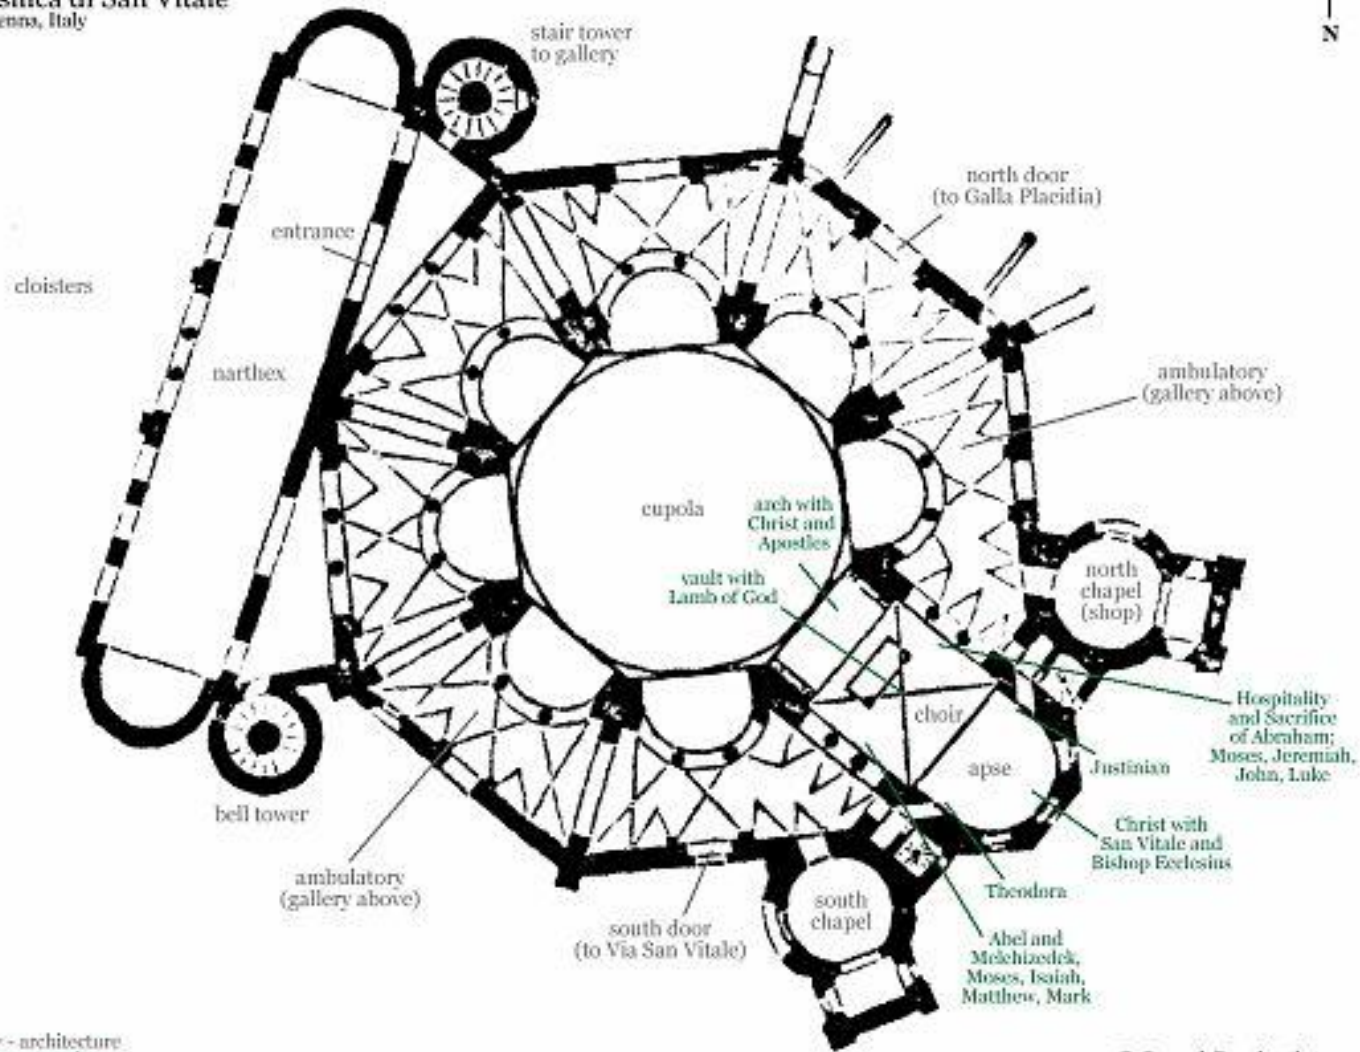

Art and Power

Part III: Byzantium and Medieval Western Europe

Floor Plan
Basilica di San Vitale
Ravenna, Italy

grey - architecture
green - mosaics