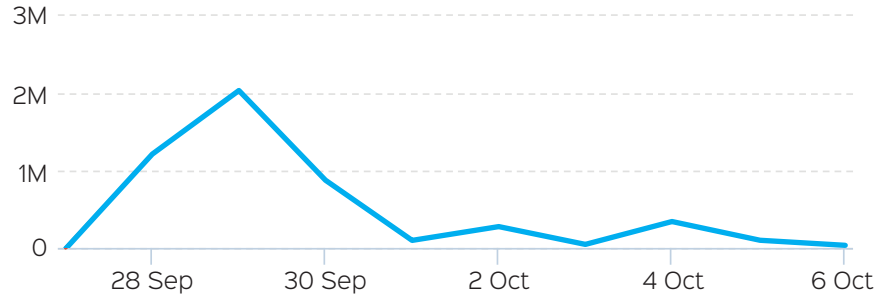

Social Media Response to Pre-K Report

27 SEP / 06 OCT

EXPOSURE

NUMBER OF MENTIONS

TWITTER

FACEBOOK

PREMIUM NEWS

BLOGS

OTHER

NEWS

56%
Male

44%
Female